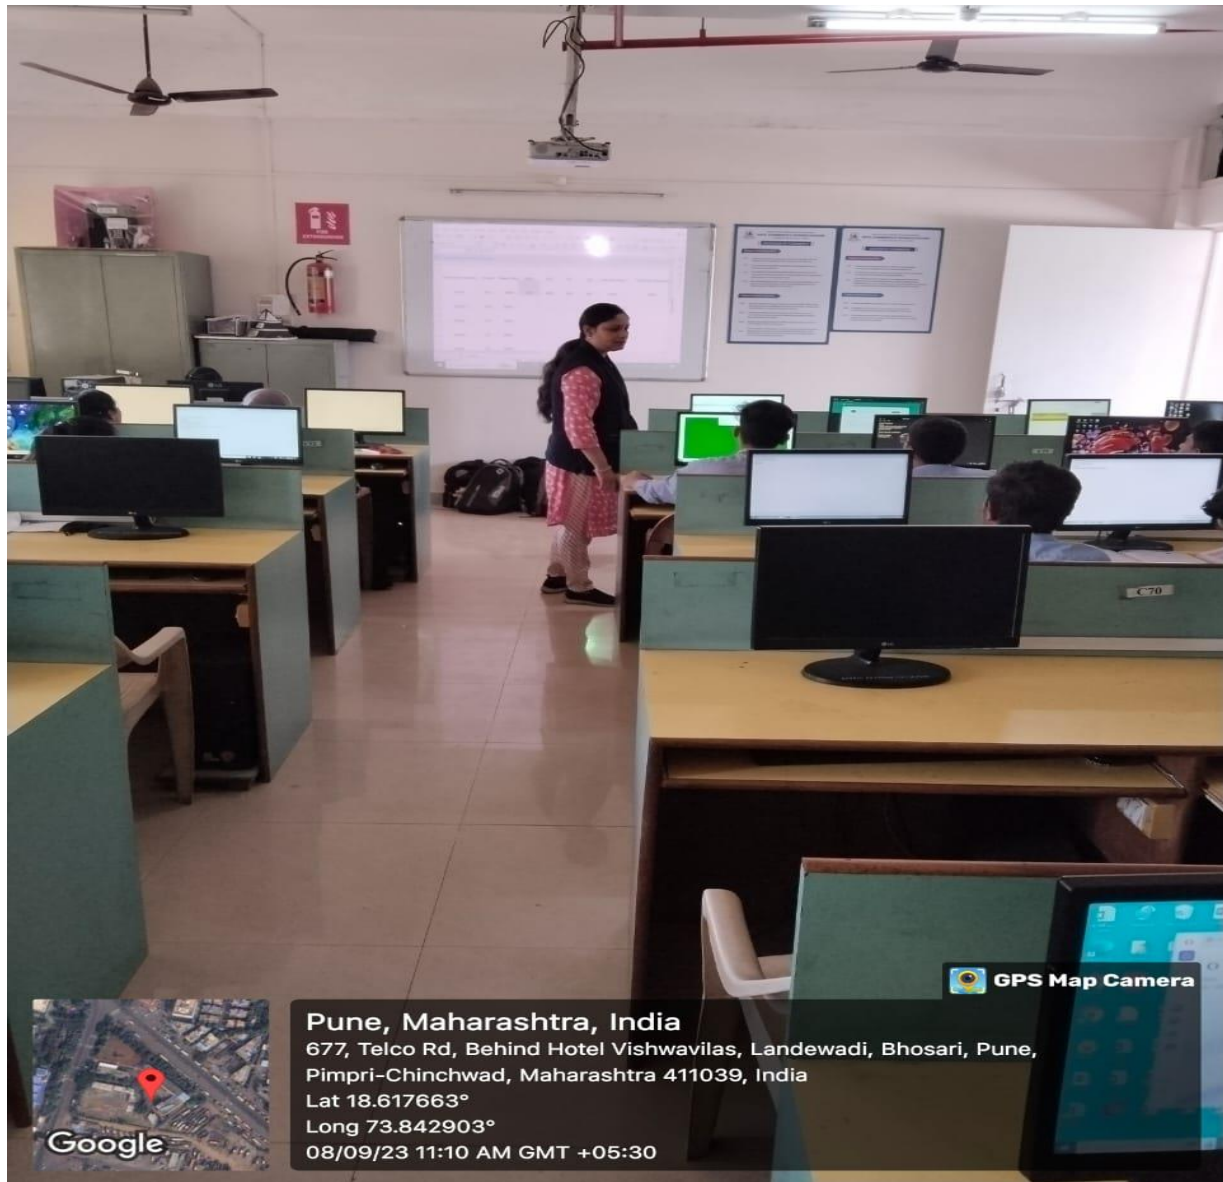

Classrooms

Pune, Maharashtra, India

677, Telco Rd, Behind Hotel Vishwavilas,
Landewadi, Bhosari, Pune, Maharashtra 4110
India

Lat 18.61749°

Long 73.843068°

21/09/23 08:46 AM

Computer Laboratory

Pune, Maharashtra, India